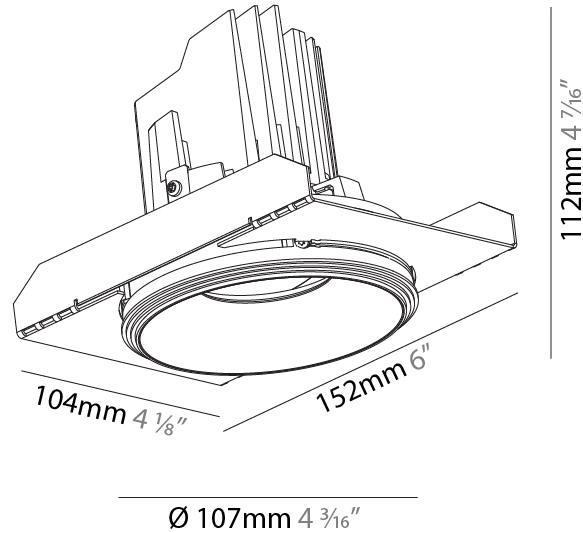

GENERAL

Series: Bioniq
Subseries: Bioniq Round Semi Adjustable
Brand: Prolicht
Division: Architectural
Mounting Type: Trimless
Mounting Location: Ceiling
Subcategory: Downlight

PHYSICAL

Shape: Round
Diameter (mm): 107
Diameter (in): 4 3/16
Height (mm): 112
Height (in): 4 7/16
Ceiling Thickness (mm): 10 / 12.5 / 15 / 25
Ceiling Thickness (in): 3/8 or 1/2 or 9/16 or 1
Min. Recessing Depth (mm): 130
Min. Recessing Depth (in): 5 1/8
Light Distribution: Adjustable / Downlight
Weight (kg): 0.609
Weight (lbs): 1.34
Fixture Finish: SSR / BKV / CWI / CRY / HAB / UFT / ITA / RUA / FTG / MYG / LOD / PUS / FRO / FUP / KIA / POP / BLS / SPG / MEY / GOH / GUM / CHC / COM / ABZ / JAG / OBR / MOS / ROR
Fixture Material: Aluminum Die Cast
Cut-out Measurements: \square 111mm / 4 3/8"
Upon Request: Unique Ceiling Thickness

RATINGS AND CERTIFICATIONS

Certified By: Certified for North American Standards
IP rating: IP20

111mm 4 3/16"	130mm 5 1/8"	10 12 1/2 15 25mm 3/8" 1/2" 9/16" 1"	10 $^{\circ}$	355 $^{\circ}$		
\emptyset 107mm 4 3/16"						
A						